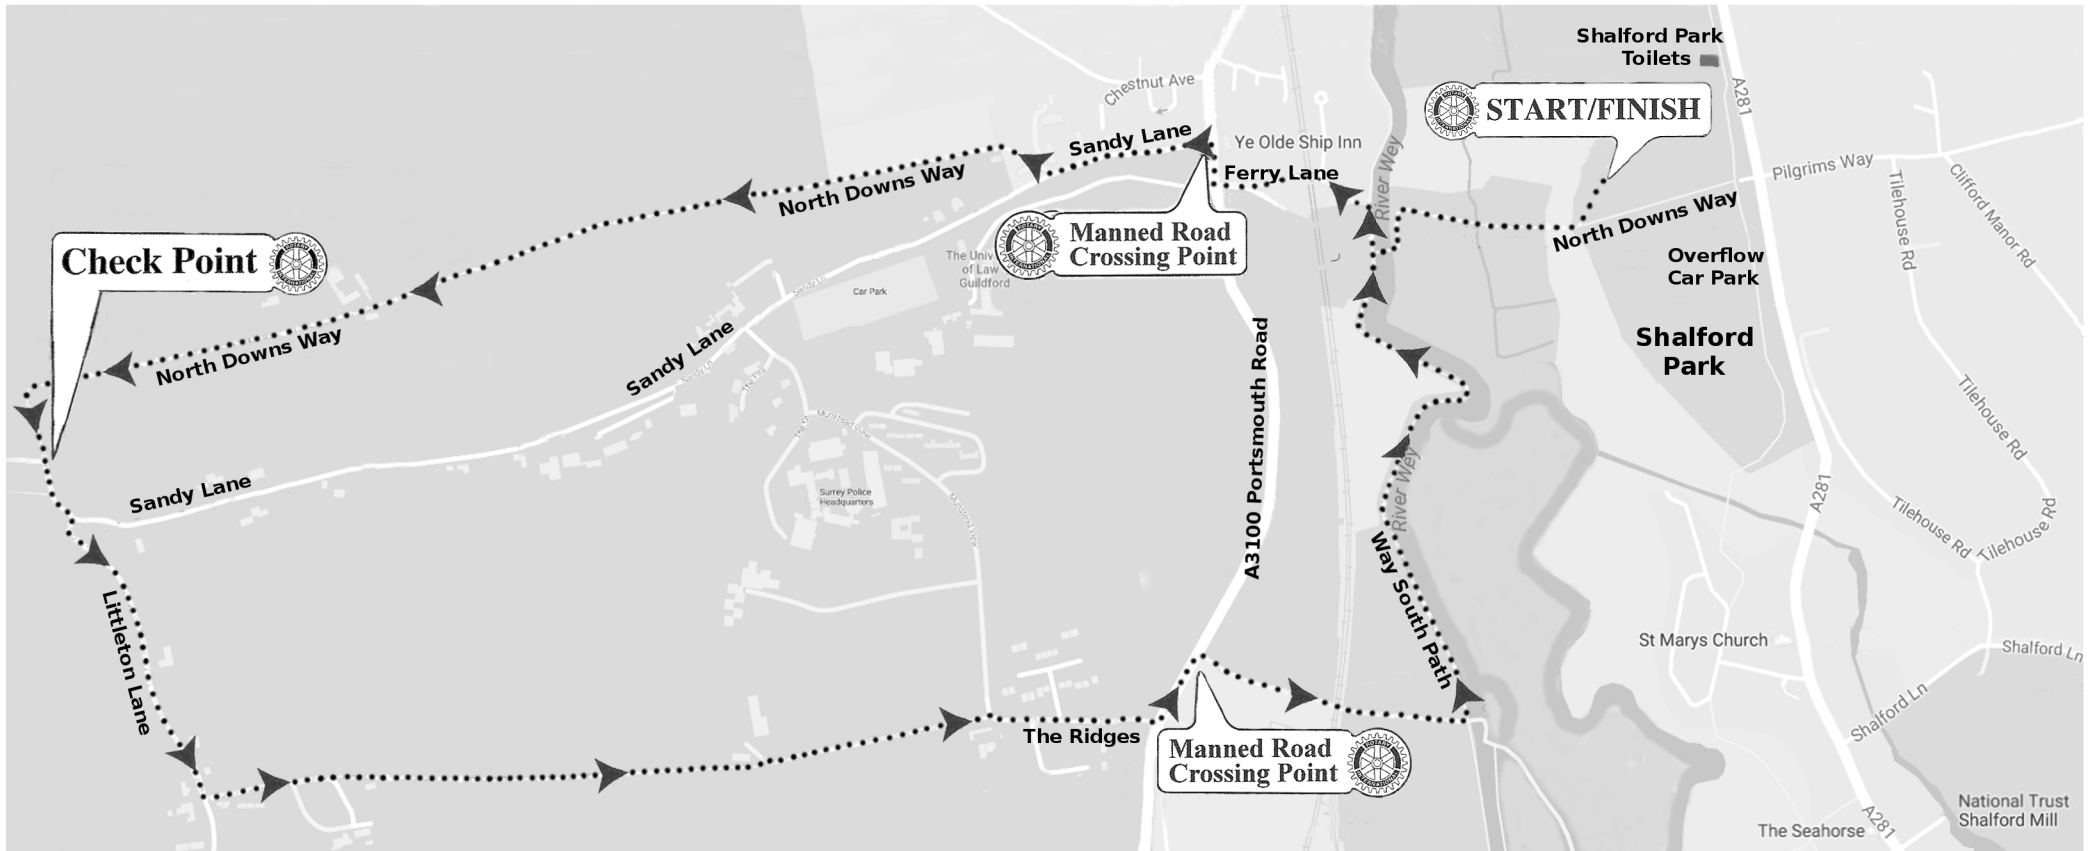

Family Shorter Sponsored Walk

The walk takes a route starting and finishing in Shalford Park, Shalford Road (A281), Guildford. Free parking is available in Shalford Park. Please register before and after the walk.

All are responsible for their own safety and for others in their care – especially children and pets. The route is just indicative and not a true map. Participants must adhere to the Countryside Code.

Walking Information:

As a guide for those wishing to enjoy the scenery of this trail, it generally will take approximately 1.5 to 2 hours. Stout foot wear is required as rain can leave sections muddy making the paths unsuitable for wheel chairs or baby buggies